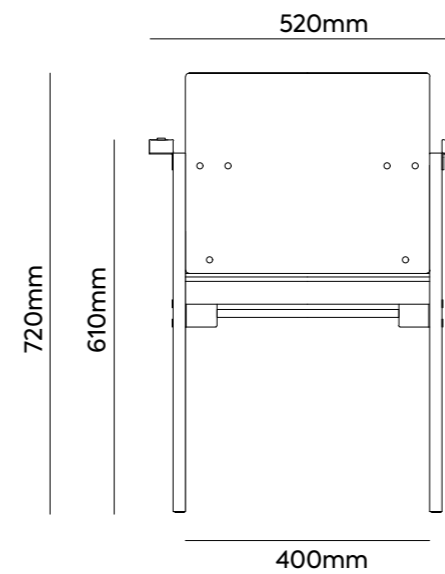

- **MOOMIN CHAIR SMALL**
- **MOOMIN CHAIR MEDIUM**
- **MOOMIN CHAIR LARGE**
- **MOOMIN TABLE**

MOOMIN CHAIR SMALL

MOOMIN CHAIR MEDIUM

MOOMIN CHAIR LARGE

MOOMIN TABLE

PORTABLE PACKAGE

MEASUREMENTS

- Height 49 cm
- Width 67 cm
- Depth 14 cm

TOTAL WEIGHT

- Small 5,5 kg
- Medium 5,7 kg
- Large 6,3 kg
- Table 4,5 kg

modeo YRJÖ KUKKAPURO

YRJÖ KUKKAPURO

MOOMIN