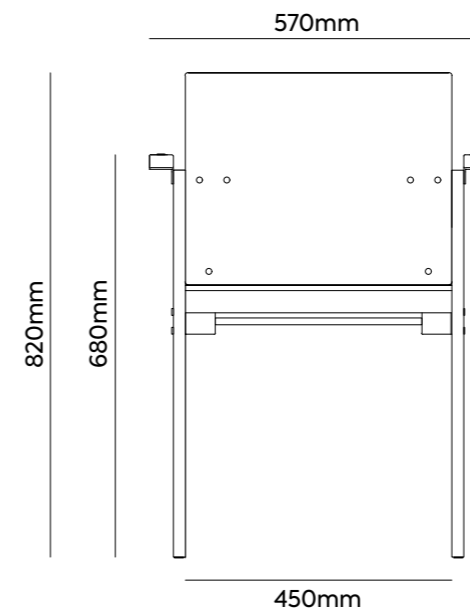

- **MOOMIN CHAIR SMALL**
- **MOOMIN CHAIR MEDIUM**
- **MOOMIN CHAIR LARGE**
- **MOOMIN TABLE**

MOOMIN CHAIR SMALL

MOOMIN CHAIR MEDIUM

MOOMIN CHAIR LARGE

MOOMIN TABLE

PORTABLE PACKAGE

MEASUREMENTS

- Height 49 cm
- Width 67 cm
- Depth 14 cm

TOTAL WEIGHT

- Small 5,5 kg
- Medium 5,7 kg
- Large 6,3 kg
- Table 4,5 kg

modeo YRJÖ KUKKAPURO

YRJÖ KUKKAPURO

MOOMIN