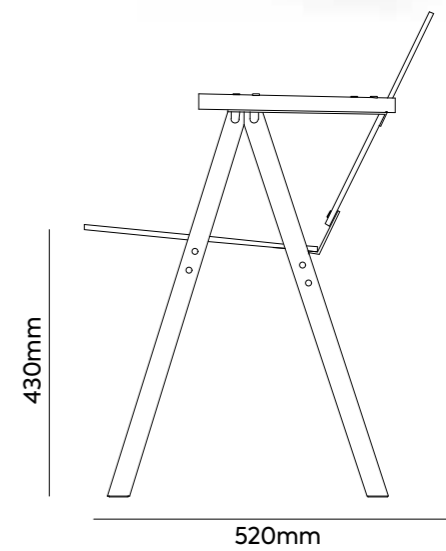

- **MOOMIN CHAIR SMALL**
- **MOOMIN CHAIR MEDIUM**
- **MOOMIN CHAIR LARGE**
- **MOOMIN TABLE**

MOOMIN CHAIR SMALL

MOOMIN CHAIR MEDIUM

MOOMIN CHAIR LARGE

MOOMIN TABLE

PORTABLE PACKAGE

MEASUREMENTS

- Height 49 cm
- Width 67 cm
- Depth 14 cm

TOTAL WEIGHT

- Small 5,5 kg
- Medium 5,7 kg
- Large 6,3 kg
- Table 4,5 kg

modeo YRJÖ KUKKAPURO

YRJÖ KUKKAPURO

MOOMIN