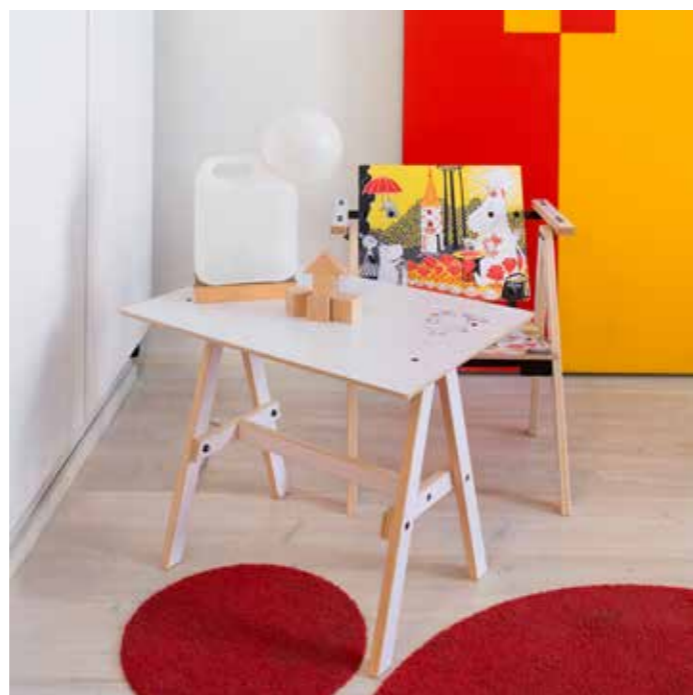

Yrjö Kukkapuro - the Grand Old Man of Finnish Design

MOOMIN FURNITURE

The furniture line includes three different chairs and a table. Small chair is suitable for children over two years, medium chair for school aged kids, and large for adults and teenagers. The Tove Jansson's classic illustrations are printed in the furniture. The illustration in small chair is from "The Book about Moomin, Mymble and Little My". In medium chair from the comic book "Snorkmaiden Goes Rococo". In large chair from the book "The Exploits of Moominpappa". And in the table from the comic book "Moomin and the Golden Tail".

- **MOOMIN CHAIR SMALL**
- **MOOMIN CHAIR MEDIUM**
- **MOOMIN CHAIR LARGE**
- **MOOMIN TABLE**

MOOMIN CHAIR SMALL

MOOMIN CHAIR MEDIUM

MOOMIN CHAIR LARGE

MOOMIN TABLE

PORTABLE PACKAGE

MEASUREMENTS

- Height 49 cm
- Width 67 cm
- Depth 14 cm