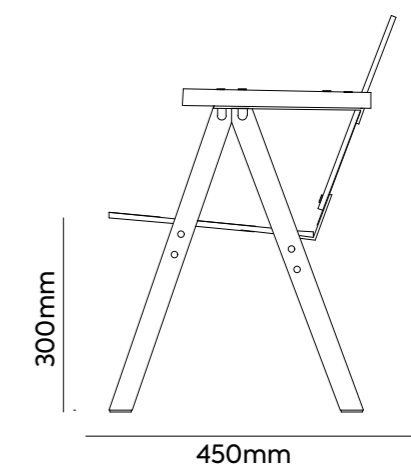

Yrjö Kukkapuro - the Grand Old Man of Finnish Design

MOOMIN FURNITURE

The furniture line includes three different chairs and a table. Small chair is suitable for children over two years, medium chair for school aged kids, and large for adults and teenagers. The Tove Jansson's classic illustrations are printed in the furniture. The illustration in small chair is from "The Book about Moomin, Mymble and Little My". In medium chair from the comic book "Snorkmaiden Goes Rococo". In large chair from the book "The Exploits of Moominpappa". And in the table from the comic book "Moomin and the Golden Tail".

- **MOOMIN CHAIR SMALL**
- **MOOMIN CHAIR MEDIUM**
- **MOOMIN CHAIR LARGE**
- **MOOMIN TABLE**

MOOMIN CHAIR SMALL

MOOMIN CHAIR MEDIUM

MOOMIN CHAIR LARGE

MOOMIN TABLE

PORTABLE PACKAGE

MEASUREMENTS

- Height 49 cm
- Width 67 cm
- Depth 14 cm