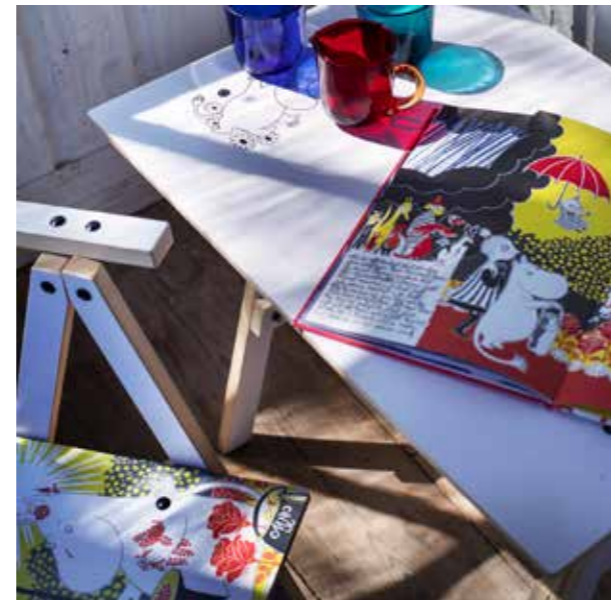

Yrjö Kukkapuro - the Grand Old Man of Finnish Design

MOOMIN FURNITURE

The furniture line includes three different chairs and a table. Small chair is suitable for children over two years, medium chair for school aged kids, and large for adults and teenagers. The Tove Jansson's classic illustrations are printed in the furniture. The illustration in small chair is from "The Book about Moomin, Mymble and Little My". In medium chair from the comic book "Snorkmaiden Goes Rococo". In large chair from the book "The Exploits of Moominpappa". And in the table from the comic book "Moomin and the Golden Tail".

- **MOOMIN CHAIR SMALL**
- **MOOMIN CHAIR MEDIUM**
- **MOOMIN CHAIR LARGE**
- **MOOMIN TABLE**

MOOMIN CHAIR SMALL

MOOMIN CHAIR MEDIUM

MOOMIN CHAIR LARGE

MOOMIN TABLE

PORTABLE PACKAGE

MEASUREMENTS

- Height 49 cm
- Width 67 cm
- Depth 14 cm