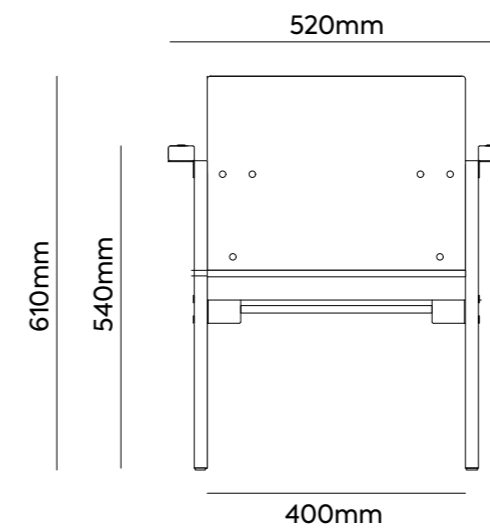

- **MOOMIN CHAIR SMALL**
- **MOOMIN CHAIR MEDIUM**
- **MOOMIN CHAIR LARGE**
- **MOOMIN TABLE**

MOOMIN CHAIR SMALL

MOOMIN CHAIR MEDIUM

MOOMIN CHAIR LARGE

MOOMIN TABLE

PORTABLE PACKAGE

MEASUREMENTS

- Height 49 cm
- Width 67 cm
- Depth 14 cm