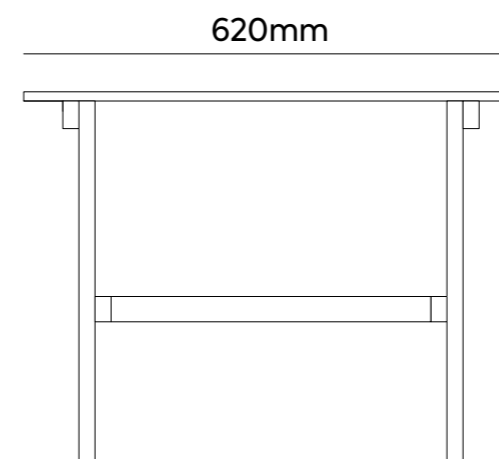

- **MOOMIN CHAIR SMALL**
- **MOOMIN CHAIR MEDIUM**
- **MOOMIN CHAIR LARGE**
- **MOOMIN TABLE**

MOOMIN CHAIR SMALL

MOOMIN CHAIR MEDIUM

MOOMIN CHAIR LARGE

MOOMIN TABLE

PORTABLE PACKAGE

MEASUREMENTS

- Height 49 cm
- Width 67 cm
- Depth 14 cm

TOTAL WEIGHT

- Small 5,5 kg
- Medium 5,7 kg
- Large 6,3 kg
- Table 4,5 kg

modeo YRJÖ KUKKAPURO

YRJÖ KUKKAPURO

MOOMIN