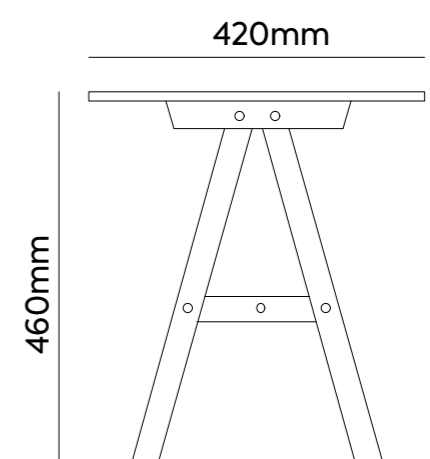

- **MOOMIN CHAIR SMALL**
- **MOOMIN CHAIR MEDIUM**
- **MOOMIN CHAIR LARGE**
- **MOOMIN TABLE**

MOOMIN CHAIR SMALL

MOOMIN CHAIR MEDIUM

MOOMIN CHAIR LARGE

MOOMIN TABLE

PORTABLE PACKAGE

MEASUREMENTS

- Height 49 cm
- Width 67 cm
- Depth 14 cm

TOTAL WEIGHT

- Small 5,5 kg
- Medium 5,7 kg
- Large 6,3 kg
- Table 4,5 kg

modeo YRJÖ KUKKAPURO

YRJÖ KUKKAPURO

MOOMIN