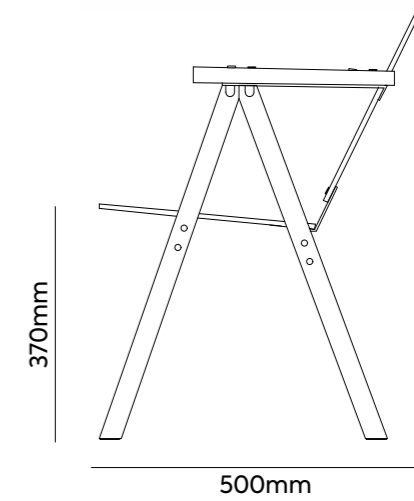

- **MOOMIN CHAIR SMALL**
- **MOOMIN CHAIR MEDIUM**
- **MOOMIN CHAIR LARGE**
- **MOOMIN TABLE**

MOOMIN CHAIR SMALL

MOOMIN CHAIR MEDIUM

MOOMIN CHAIR LARGE

MOOMIN TABLE

PORTABLE PACKAGE

MEASUREMENTS

- Height 49 cm
- Width 67 cm
- Depth 14 cm

TOTAL WEIGHT

- Small 5,5 kg
- Medium 5,7 kg
- Large 6,3 kg
- Table 4,5 kg

modeo YRJÖ KUKKAPURO

YRJÖ KUKKAPURO

MOOMIN